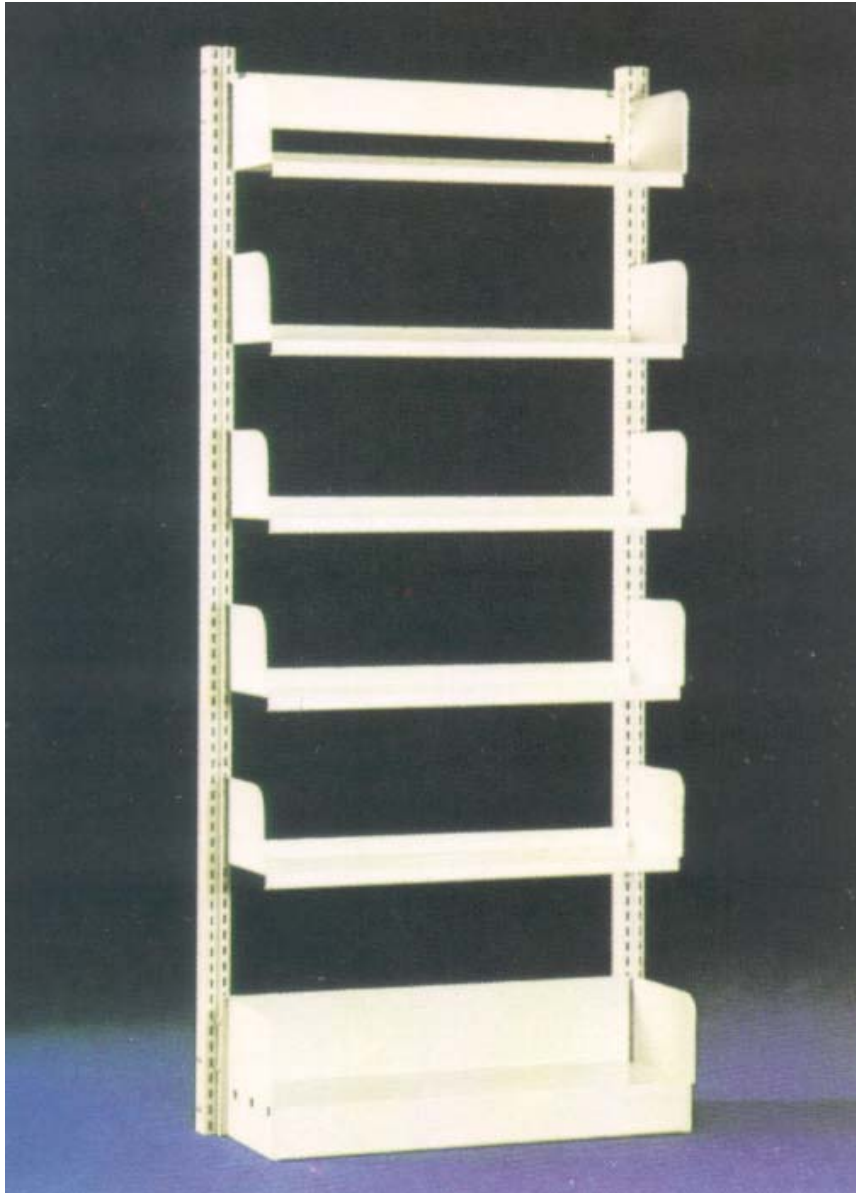

TECHNARREDI

SHELVING SYSTEM FOR ARCHIVES AND LIBRARIES

Via Buozzi 7, 20090 Segrate (Mi). Tel: ++39-02-2136205. Fax: ++39-02-2136155

www.technarredi.com info@technarredi.com

"ARCHIVIA" library shelf

"Archivia" shelf is provided with a smart design, and is specially fitted for the modern library and archive.

Together with the standard version there is also the possibility to choose between different types of shelves, inclined or with newspaper-rack.

Personalization is completed with wide choice of colours and accessories.

"Archivia" is available in single or double bay version, with different heights and lengths, according to all customer needs.